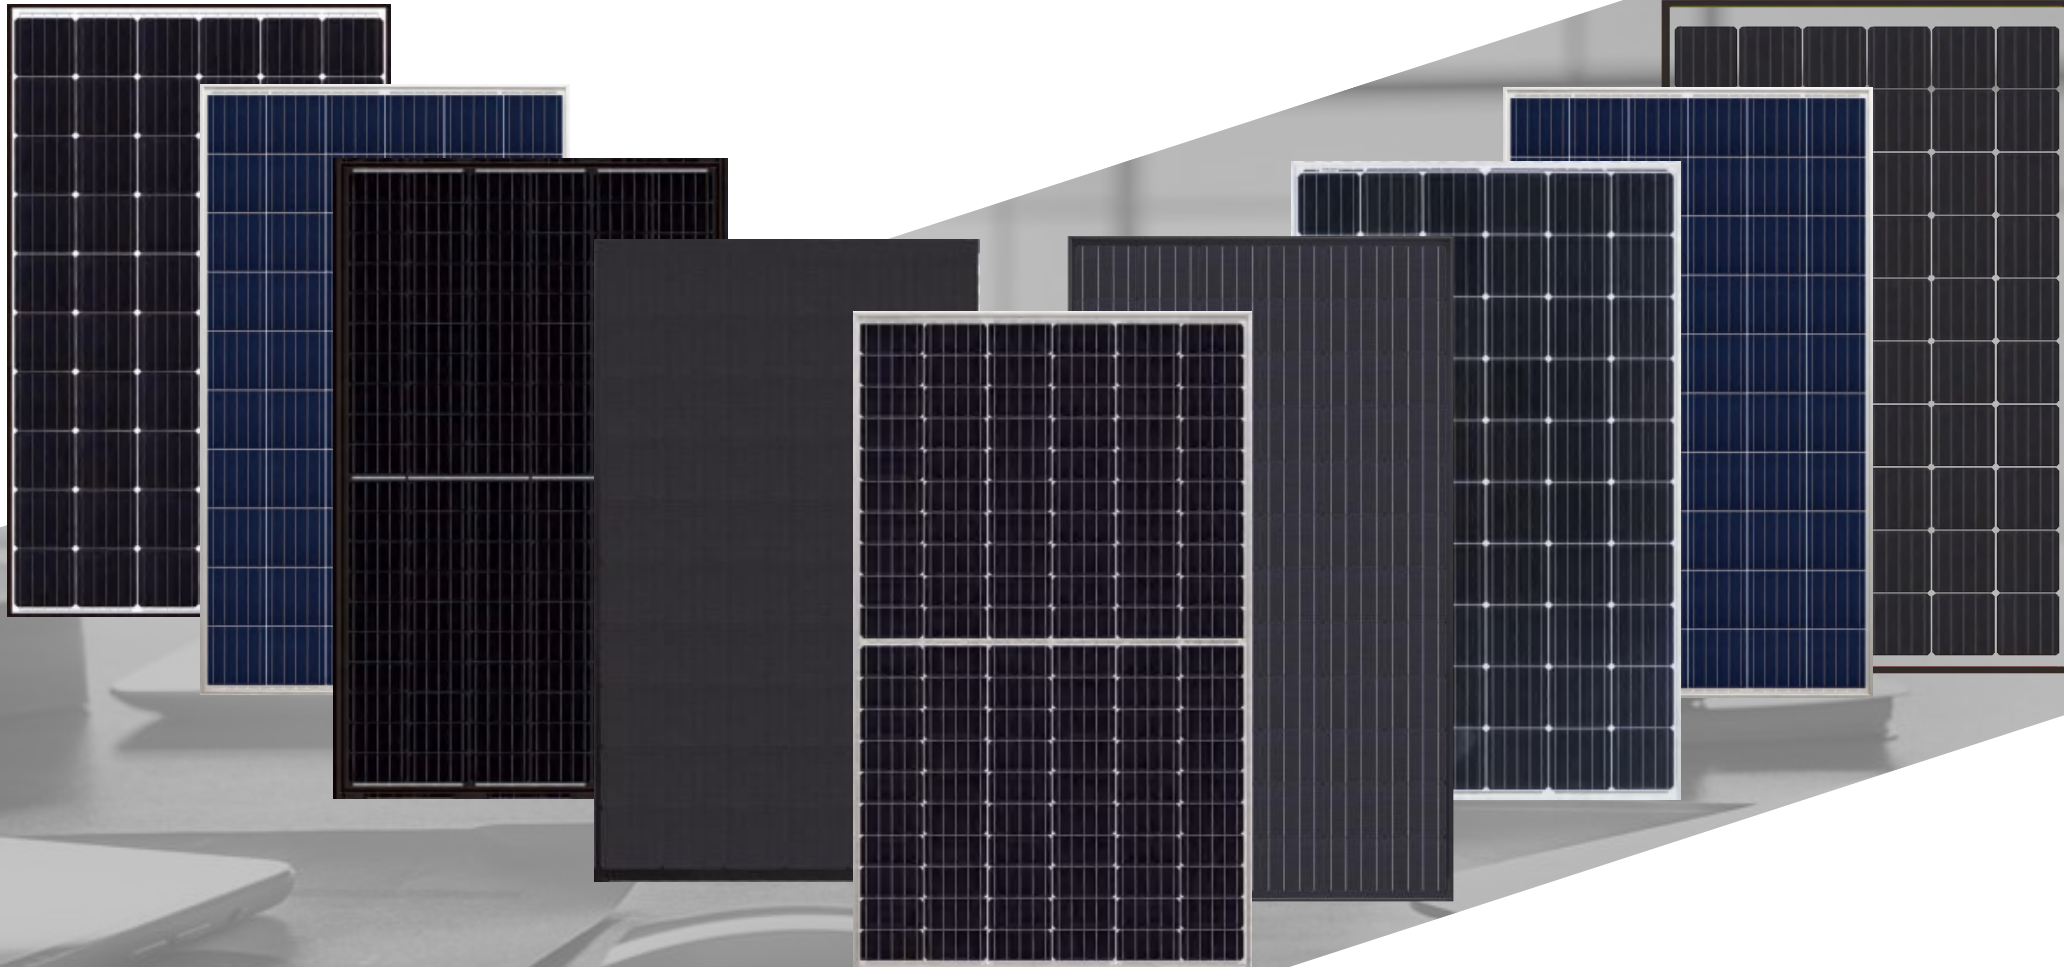

An aerial photograph of an industrial facility, possibly a refinery or chemical plant, with various buildings, storage tanks, and piping. A large red diagonal shape is overlaid on the right side of the image. The background is a dark blue-grey gradient.

VSUN
Innovative & Smart

Product Catalogue

TIER 1
Listed by Bloomberg

Japanese Quality

1.5GW
Module Capacity

VSUN
Innovative & Smart

Our Products

High-eff MONO 60 PCS

Silver Frame

Black Frame

305-355W
Power Output

21.32%
Module Efficiency

12-years
Product Warranty

25-years
Linear Power Output Warranty

High-eff MONO 72 PCS

365-420W
Power Output

(Silver Frame)

High-eff POLY 72 PCS

330-355W

Power Output

18.33%

Module Efficiency

12-years

Product Warranty